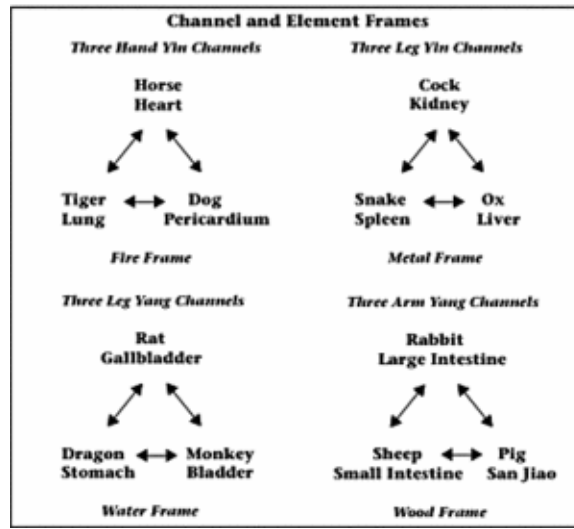

Water Frame reveals the three Leg Channels: Gall Bladder, Stomach, Bladder

	Snake - 6 Yang Fire Yang Earth Yang Metal 9 am - 11 am Spleen	Horse - 7 Yin Fire Yin Earth 11 am - 1 pm Heart	Sheep - 8 Yin Earth Ying Fire Yin Wood 1 pm - 3 pm Small Intestine	
Dragon - 5 Yang Earth Yin Wood Yin Water 7 am - 9 am Stomach		South Fire Summer		Monkey - 9 Yang Metal Yang Water Yang Earth 3 pm - 5 pm Bladder
Rabbit - 4 Yin Wood 5 am - 7 am Large Intestine	East Wood Spring		West Metal Fall	Cock - 10 Yin Metal 5 pm - 7 pm Kidney
Tiger - 3 Yang Wood Yang Fire Yang Earth 3 am - 5 am Lung		North Water Winter		Dog - 11 Yang Earth Yin Metal Yin Fire 7 pm - 9 pm Pericardium
	Ox - 2 Yin Earth Yin Water Yin Metal 1 am - 3 am Liver	Rat - 1 Yin Water 11 pm - 1 am Gallbladder	Pig - 12 Yang Water Yang Wood 9 pm - 11 pm San Jiao	

Meridian Clock Theory for Explaining the Location of the Channels on the Hands and Feet

The Rabbit/Large Intestine is Wood and the Horse/Heart is Fire. Both are Yang elements; their three-channel patterns are located on the Yang part of the body, the arm. The trinity pairs of these animals/elements are located on the arm. The Cock/Kidney is Metal and the Rat/Gallbladder is Water. Both are Yin elements; their three-channel patterns are located on the Yin part of the body, the leg. The trinity pairs of these animals/elements are located on the leg. These two principles provide a model supporting the locations of the channels, not only their pairings.

Channel and Element Frames

Zang-Fu Channel and Branch Pairings

A deep study of the meridian clock reveals theories supporting fundamental principles of Chinese medicine. Along with the Taoist *He Tu*, *Luo Shu* and *Ba Gua* energy formations, the meridian clock is an imaging system of the human body. It provides a significant method to evaluate the human body and select acupuncture point combinations. Acupuncture applications using the meridian clock will be presented in future articles.